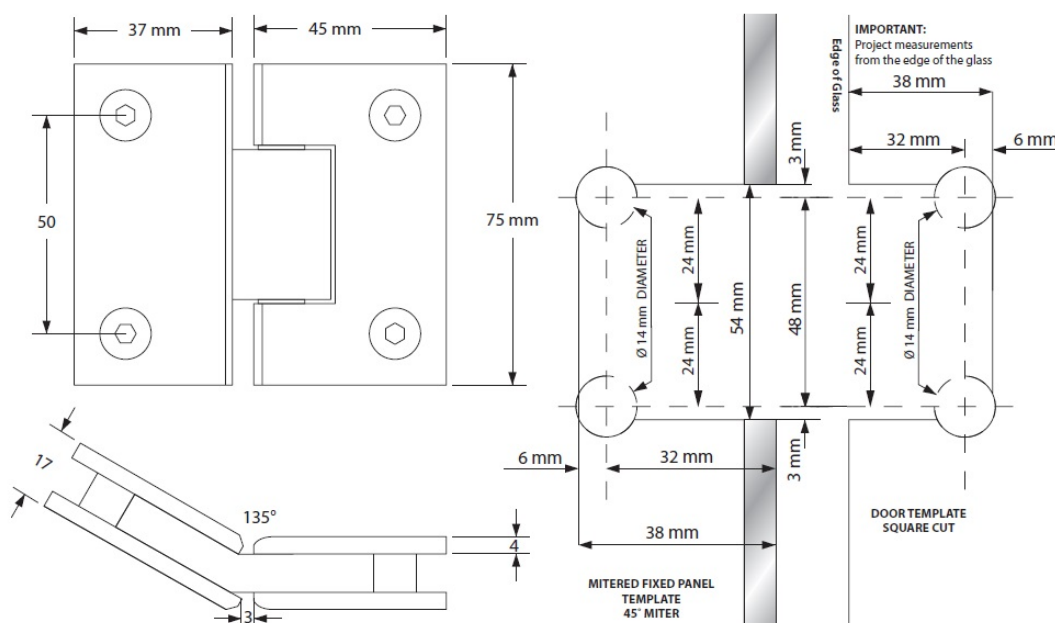

PRODUCT SHEET

Description:

Shower Hinge "Jun" 135DG, CPL, Glass/Glass, 6-8mm Glass Thickness, No Angle Adjustment
Function But 25 DG, Return Function, Brass Material, Straight Edges

Item number:

15.24.215-0

Units	Box	Carton	HS Code	Barcode
Pcs.	1	20	8302100090	
				5704866061360

SISO A/S

Mileparken 11
DK-2740 Skovlunde
Denmark
VAT: DK 24786013

Phone +45 45 830 900

www.siso.dk
siso@siso.dk

Danske Bank
Nytorv Branch
Copenhagen
SWIFT: DABADKKK

Account no.
4180 3112 112936
IBAN Account
DK7230003112112936